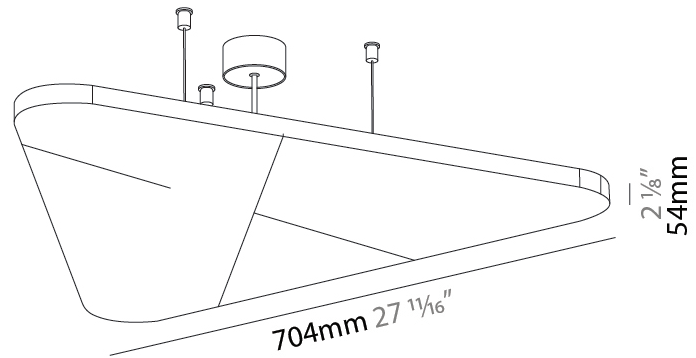

GENERAL

Series: Victory Acoustic Light Panel
Brand: Prolicht
Division: Architectural
Mounting Type: Suspension
Mounting Location: Ceiling
Subcategory: Acoustic

PHYSICAL

Shape: Abstract
Length (mm): 792
Length (in): 31 ³/₁₆
Width (mm): 704
Width (in): 27 ¹¹/₁₆
Height (mm): 54
Height (in): 2 ¹/₈
Light Distribution: Indirect
Fixture Finish: SSR / BKV / CWI / CRY / HAB / UFT / ITA / RUA / FTG / MYG / LOD / PUS / FRO / FUP / KIA / POP / BLS / SPG / MEY / GOH / GUM / CHC / COM / ABZ / JAG / OBR / MOS / ROR
Accent Finish: ANC / ASH / BNA / BTC / BZE / CEL / EGG / EVG / FOG / FOS / FST / FUA / IRI / IRO / KHA / LIC / LIM / MER / MSN / MUS / ONX / PEA / PLU / POL / PPY / RAY / ROY / RST / STE / SWD / TAN / TAU
Fixture Material: Aluminum
Cable Details: 2 000mm / 78 3/4" or 6 000mm / 236 1/4" Transparent Cable

ELECTRICAL

Lamp Type: LED (Zhaga Standard)
Input Wattage (W): 10
Total Output Wattage (W): 9.1
Dimming: Non-Dimmable
Driver Included: Yes
Driver Location: Integrated
Driver Type: Constant Current - Universal
Driver Class: Class 2
Input Voltage (V): 120 - 277

LED

Color Temperature (°K): 2700 / 3000 / 3500 / 4000
Max. Delivered Lumen (lm): 701 / 708 / 730 / 751
Nominal Lumen (lm): 855 / 864 / 890 / 916
CRI: >90 CRI
Lamp Life (hrs): 50000

OPTICAL

RATINGS AND CERTIFICATIONS

Certified By: CSA Certified to UL and CSA Standards
IP rating: IP20